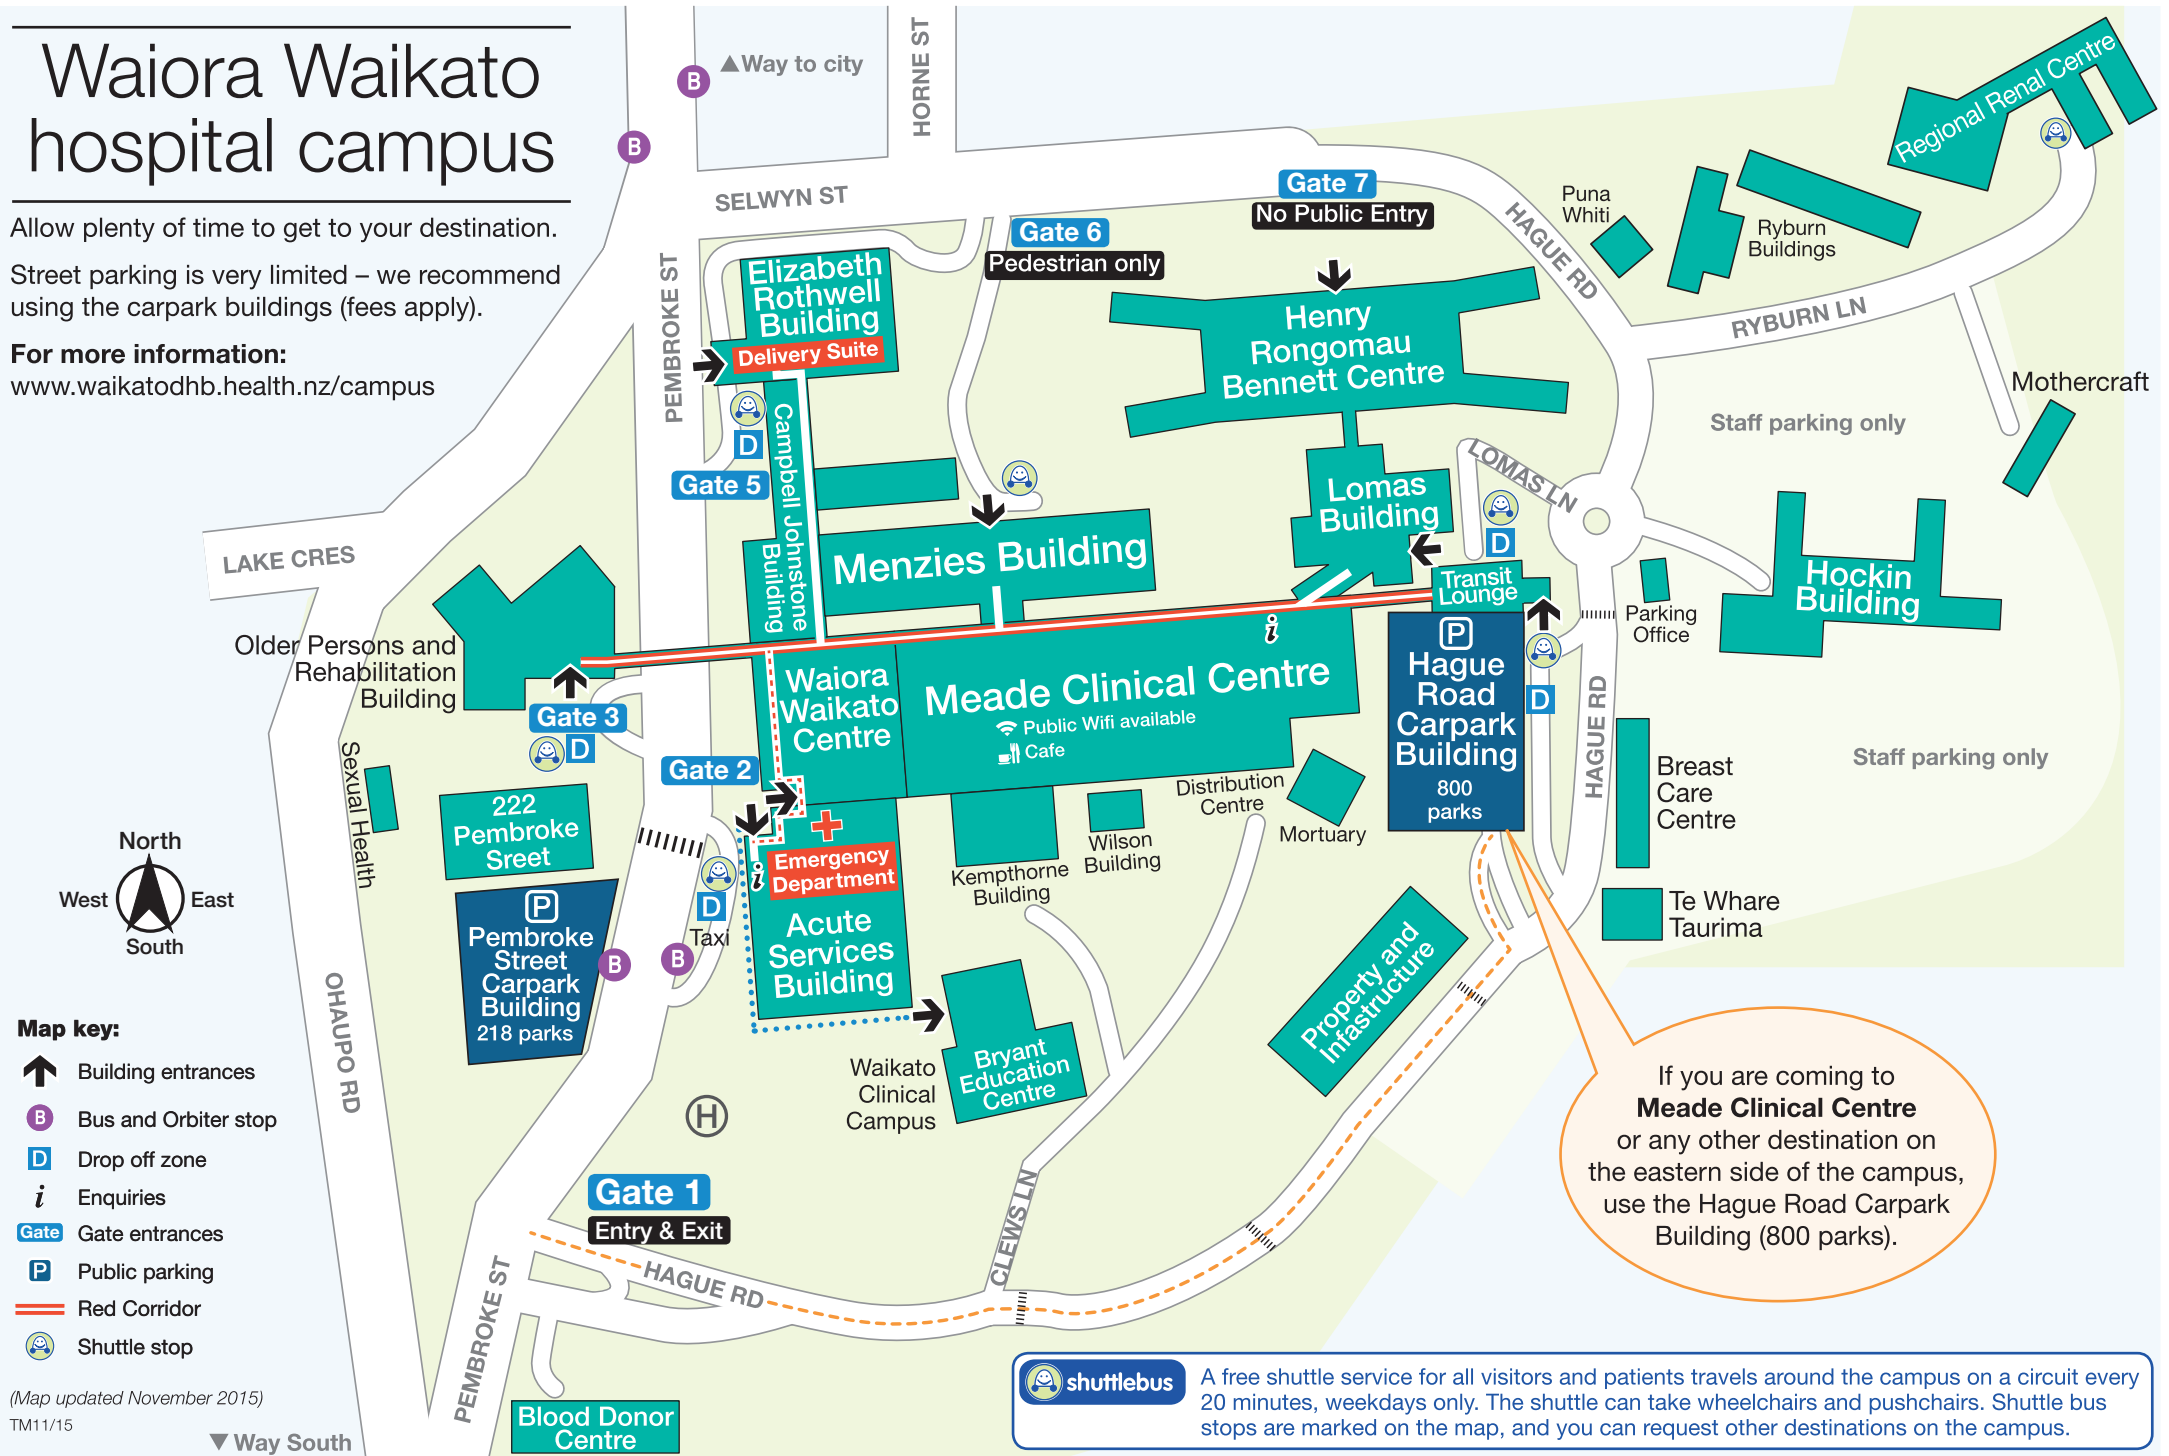

Waiora Waikato hospital campus

Allow plenty of time to get to your destination.

Street parking is very limited – we recommend using the carpark buildings (fees apply).

For more information:

www.waikatodhb.health.nz/campus

If you are coming to **Meade Clinical Centre** or any other destination on the eastern side of the campus, use the Haghe Road Carpark Building (800 parks).

A free shuttle service for all visitors and patients travels around the campus on a circuit every 20 minutes, weekdays only. The shuttle can take wheelchairs and pushchairs. Shuttle bus stops are marked on the map, and you can request other destinations on the campus.

- Map key:**
- Building entrances
 - Bus and Orbiter stop
 - Drop off zone
 - Enquiries
 - Gate entrances
 - Public parking
 - Red Corridor
 - Shuttle stop

(Map updated November 2015)
TM11/15

▼ Way South