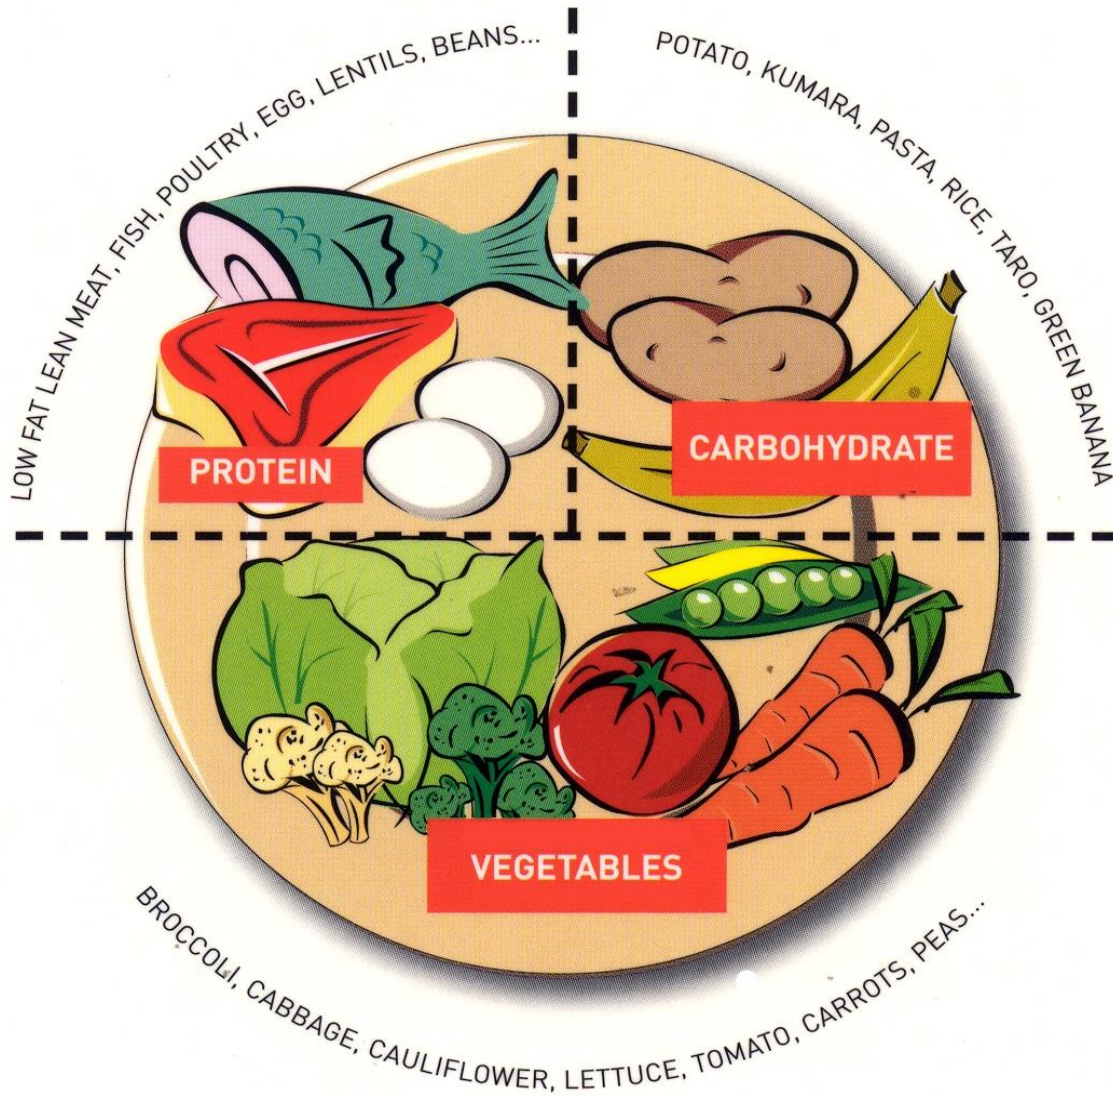

HEALTHY PLATE MODEL

Tips/Ideas:

-
-
-
-
-

Note: TM Trademark, [®] Registered Trademark – All rights reserved by the owners of their trademarks. Information was correct at time of collection and may change over time. Copyright © 2019 – Ownership of this material is vested with Dietitians New Zealand Diabetes Dietitian Special Interest Group. Reproduction of the whole or any part of this material for any purpose without written consent of the joint copyright owners is prohibited.